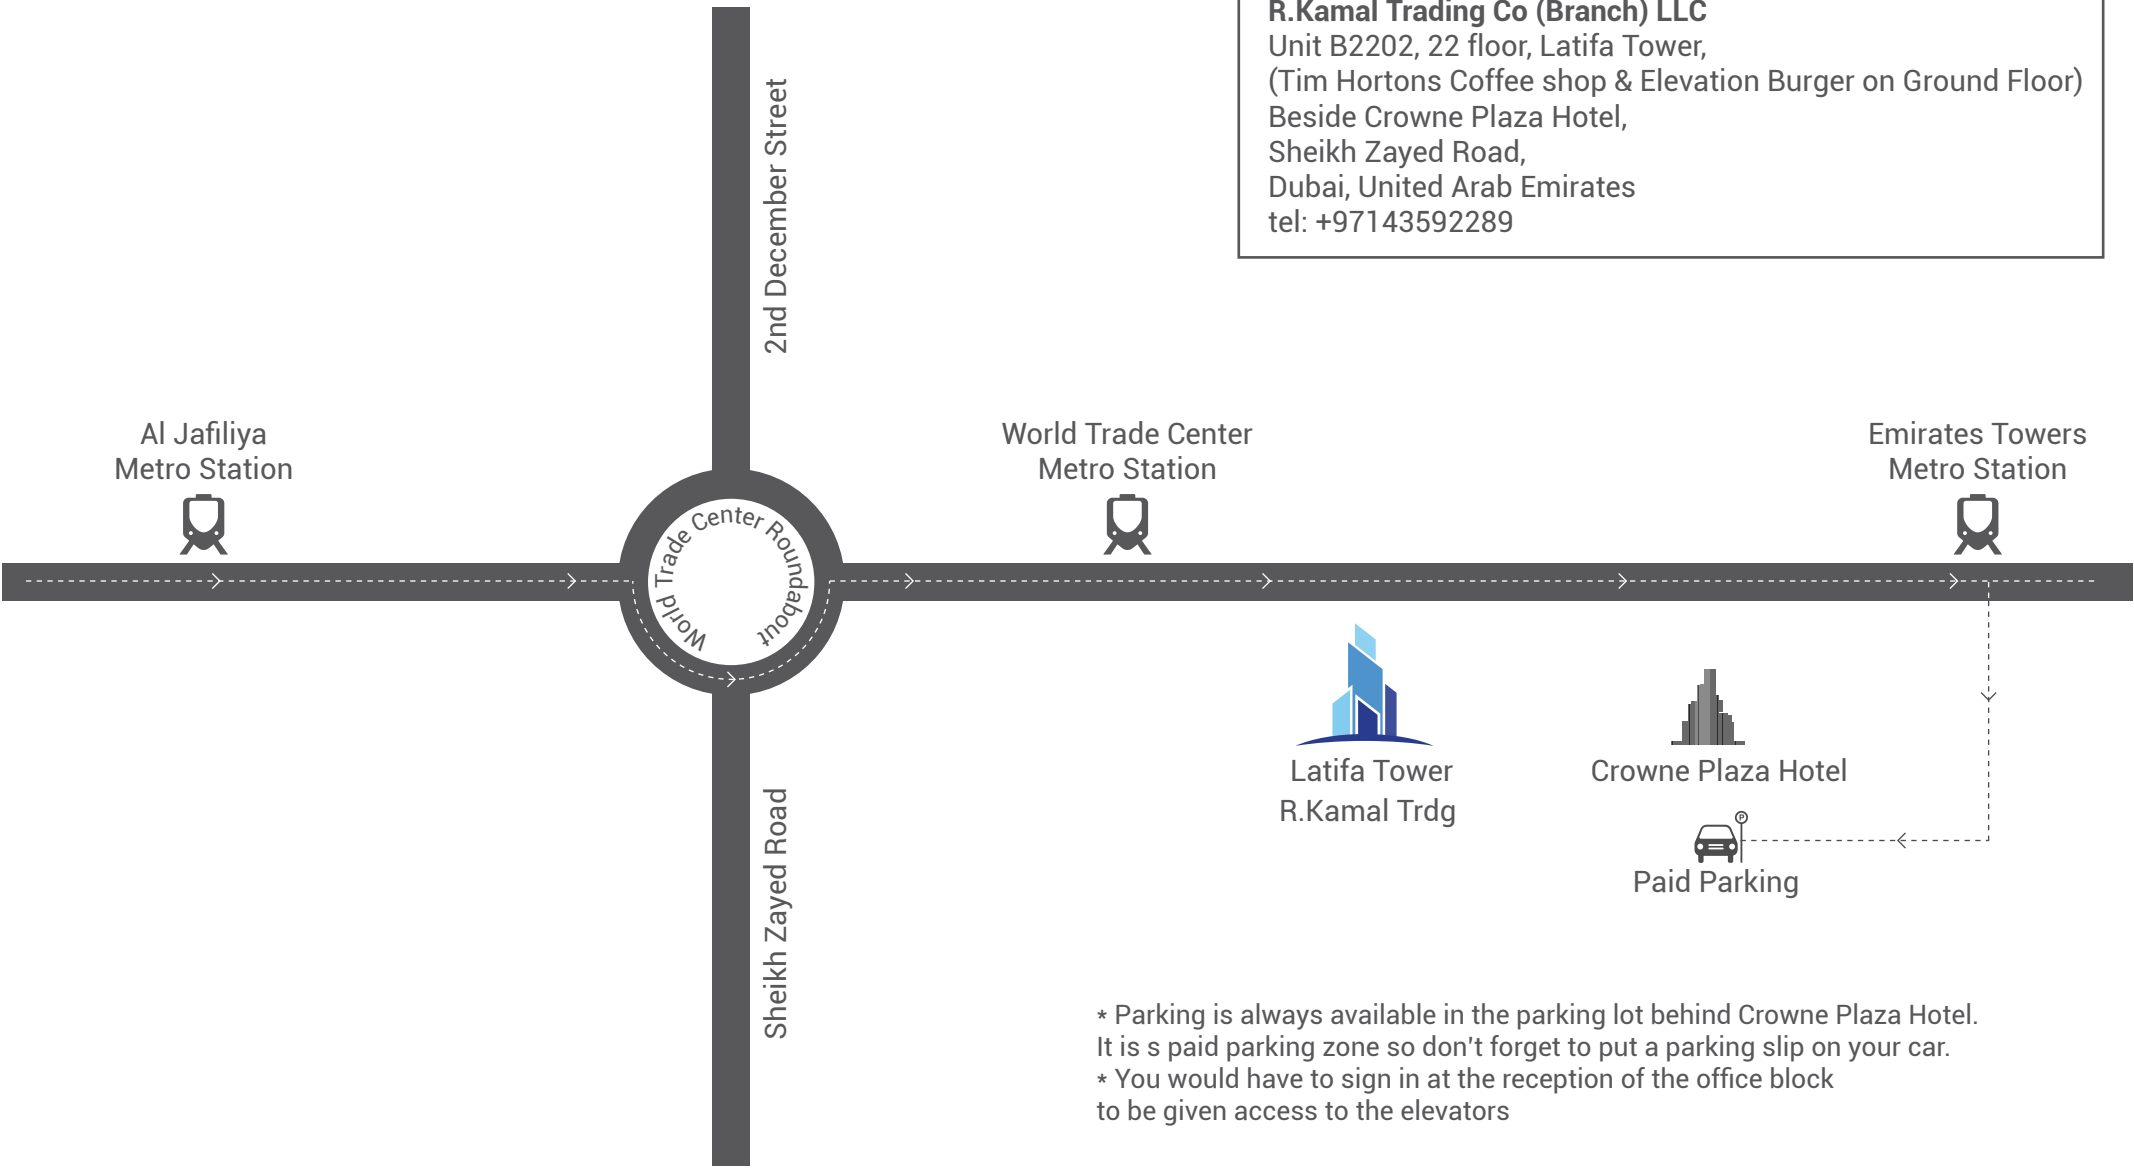

R.Kamal Trading Co (Branch) LLC
Unit B2202, 22 floor, Latifa Tower,
(Tim Hortons Coffee shop & Elevation Burger on Ground Floor)
Beside Crowne Plaza Hotel,
Sheikh Zayed Road,
Dubai, United Arab Emirates
tel: +97143592289

* Parking is always available in the parking lot behind Crowne Plaza Hotel.
It is a paid parking zone so don't forget to put a parking slip on your car.
* You would have to sign in at the reception of the office block
to be given access to the elevators